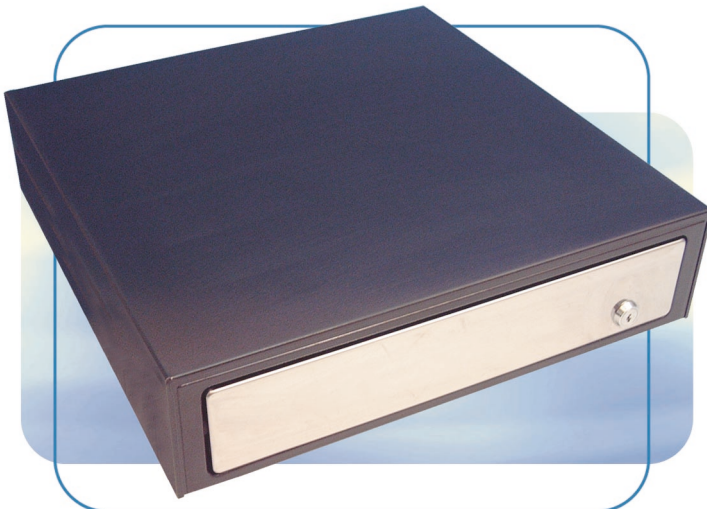

CDP-P

The CDP-P is fabricated from steel and is the ideal drawer for manual use. The CDP-P has a push to open, push to close operation. The removable ABS insert, offers 4 adjustable note compartments and a removable 9 coin tray.

FEATURES

- With lock and keys
- 4 note and 9 coin removable insert
- Textured Epsom Grey and Black

OPTIONS

- Lockable lid for insert tray
- Stainless steel front panel or painted

SPECIFICATION

- Width: 417mm
- Depth: 417mm
- Height: 112mm
- Net weight: 6.1kg