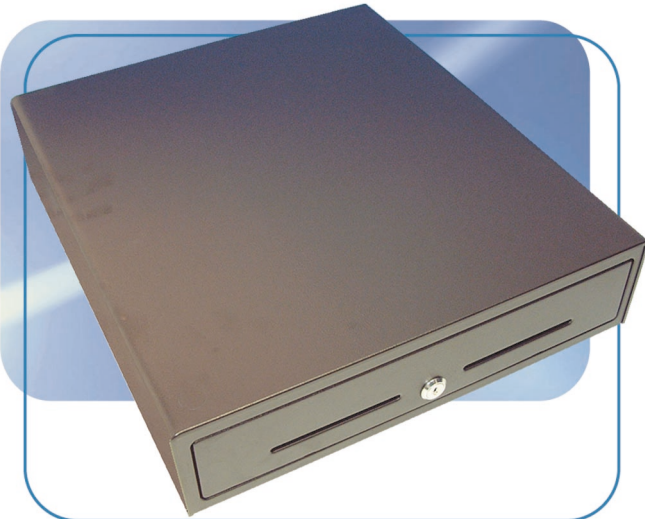

CDJ-400 Euro

The CDJ-400 is one of the most popular models in the ECD range is also the narrowest. At 9kg in weight it is an extremely solid and robust unit. With exception of the insert it is fabricated from heavy gauge epoxy coated mild steel, capable of withstanding the most demanding of retail

FEATURES

- Removable and adjustable Euro insert with 7 note compartments [semi vertical] and 8 coin cups
- Three position release lock
- Dual posting slots for media storage
- Microswitch for open/closed drawer status
- Fixed 24 volt solenoid and interface cable configured to suit Epson, Axiohm and Star printers

OPTIONS

- Textured Epson Cool White or Black finish
- Lockable lid for insert tray
- Fixed 12 volt solenoid and interface cable with RJ12 jack plug

SPECIFICATION

- Width: 400mm
- Depth: 450mm
- Height: 110mm
- Net weight: 9kg